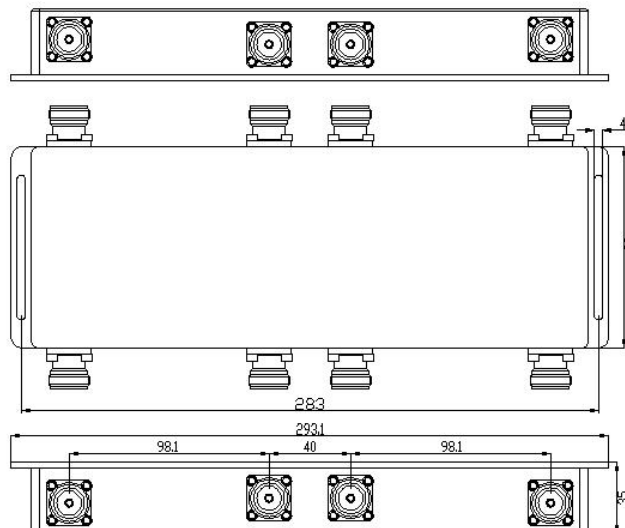

Dimension	As shown as below
Connectors	N-Female/4310-Female
Applications	IP65
Notes	Material shall be RoHS 6/6

Figure 1 JX-BC-698M3800M-6.1dBxF front panel layout

Figure 2 JX-BC-698M3800M-6.1dB4310F front panel layout