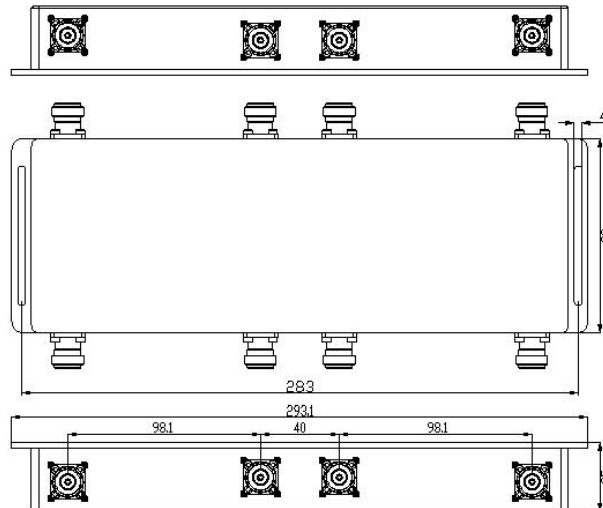

Dimension	As shown as below
Connectors	N-Female/4310-Female
Applications	IP65
Notes	Material shall be RoHS 6/6

Figure 1 JX-BC-698M3800M-6.1dBxF front panel layout

Figure 2 JX-BC-698M3800M-6.1dB4310F front panel layout